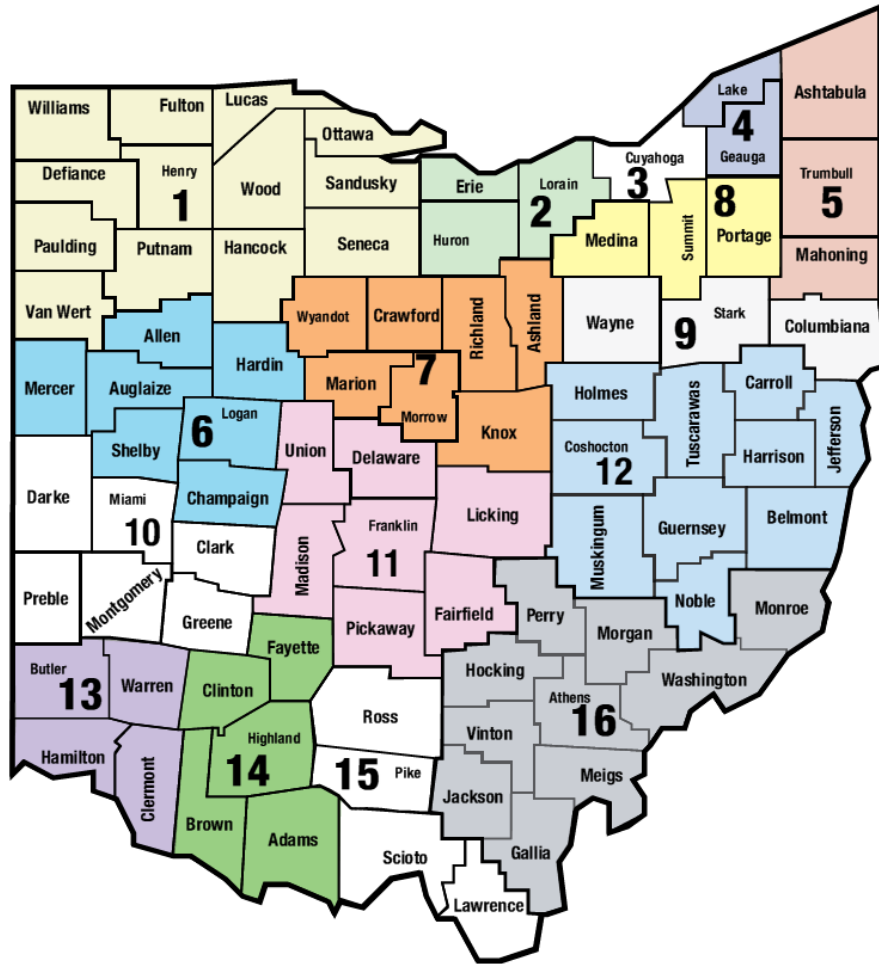

2009 – 2010 Ohio ESC Region Map

Region Representatives

Sandra Frisch, Lucas County ESC	Region 1
Bill Lally, Erie-Huron-Ottawa ESC	Region 2
Bob Mengerink, Cuyahoga County ESC	Region 3
Vacant	Region 4
Vicki Giovagnoli, Trumbull County ESC	Region 5
Andy Smith, Mercer County ESC	Region 6
David Southward, Knox County ESC	Region 7
Dewey Chapman, Portage County ESC	Region 8
Gene Linton, Tri County ESC	Region 9
Terry Thomas, Greene County ESC	Region 10
Nelson McCray, Licking County ESC	Region 11
Richard Murray, Muskingum Valley ESC	Region 12
Dan Hare, Butler County ESC	Region 13
James Frazier, Brown County ESC	Region 14
Phil Saderfield, Ross Pike ESC	Region 15
John Costanzo, Athens-Meigs ESC	Region 16